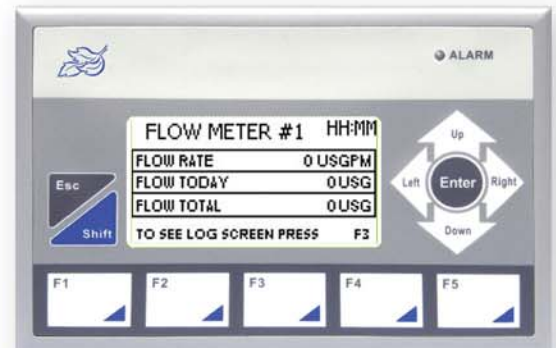

(A complete list of completed projects is available upon request)

A Full Product Line

- Pumptronics offers five product lines; Pulse Pro, Pulse, Pulse Sled, Pulse Pak and Pulse Custom; designed to deliver the best solution for any application.

FLOW MATE

Pumptronics **FLOW MATE** Controller records up to 400 consecutive days of daily flow information from up to two flow meters. It includes software that allows you to easily download that information to your laptop computer in a format suitable for MOE submission.

The flow mate can also control up to two pumps on a time or float basis and can automatically disable a pump when a maximum daily flow is reached.

Economical and easy to install, the Flow Mate makes managing your water use data simple and easier than ever before.